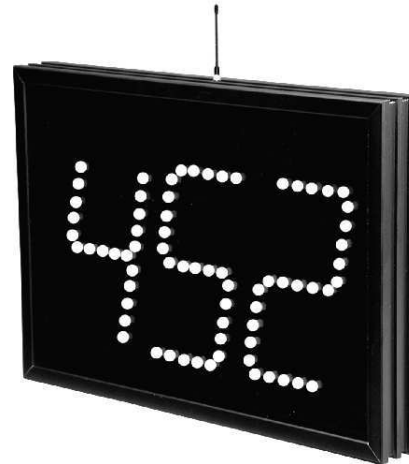

Model 3530 Visual-Pager® Display
Sold separately.

Microframe Corporation
604 South 12th Street
Broken Arrow, OK 74012
800-635-3811
www.microframecorp.com