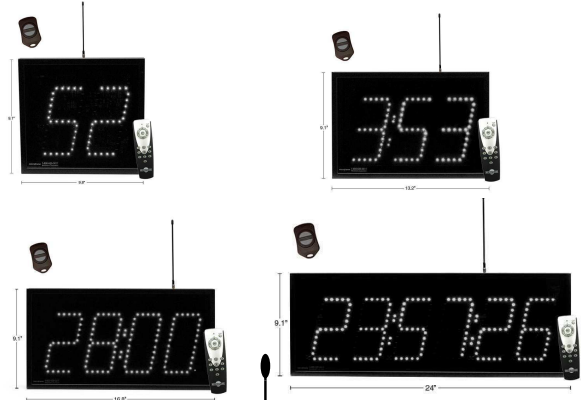

Model 6300 Specifications Stand-Alone Wireless Displays

Features

The wireless 6300 Series display functions identically to our D6300 displays. Just secure the antenna to the top of the display and use the wireless keyfob button to control the display from a distance. Wireless keyfob range is approximately 60 to 75 feet. Each display includes a built-in audio chime and remote control.

6300px19702.a

Model 6300 Specifications				
Voltage Input Requirements.....	24 volts AC or DC			
Character Height.....	5.5 inches			
Character Viewing Distance.....	125 feet			
Temperature Parameters.....	0°C to 40°C (32°F to 140°F)			
Casing.....	Aluminum xtrusion			
Color.....	Black frame with dark red acrylic faceplate			
Environment.....	Indoor use			
Display Size	2-Digit	3-Digit	4-Digit	6-Digit
Power Requirements	2.9 watts	3.5 watts	4.6 watts	6.8 watts
Weight	2.5 lbs	3.2 lbs	3.9 lbs	5.25 lbs
Width "A" Dimension Inches	9.8"	13.2"	16.8"	24"
Width "A" Dimension Centimeters	24.9 cm	33.5 cm	42.7 cm	61.4 cm