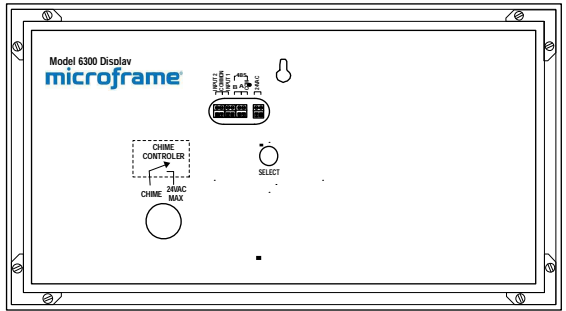

Model 6300 Specifications Stand-Alone Wireless Displays

Features

The wireless 6300 Series display functions identically to our D6300 displays. Just secure the antenna to the top of the display and use the wireless keyfob button to control the display from a distance. Wireless keyfob range is approximately 60 to 75 feet. Each display includes a built-in audio chime and remote control.

6300px19702.a

Model 6300 Specifications				
Voltage Input Requirements.....	24 volts AC or DC			
Character Height.....	5.5 inches			
Character Viewing Distance.....	125 feet			
Temperature Parameters.....	0°C to 40°C (32°F to 140°F)			
Casing.....	Aluminum xtrusion			
Color.....	Black frame with dark red acrylic faceplate			
Environment.....	Indoor use			
Display Size	2-Digit	3-Digit	4-Digit	6-Digit
Power Requirements	2.9 watts	3.5 watts	4.6 watts	6.8 watts
Weight	2.5 lbs	3.2 lbs	3.9 lbs	5.25 lbs
Width "A" Dimension Inches	9.8"	13.2"	16.8"	24"
Width "A" Dimension Centimeters	24.9 cm	33.5 cm	42.7 cm	61.4 cm