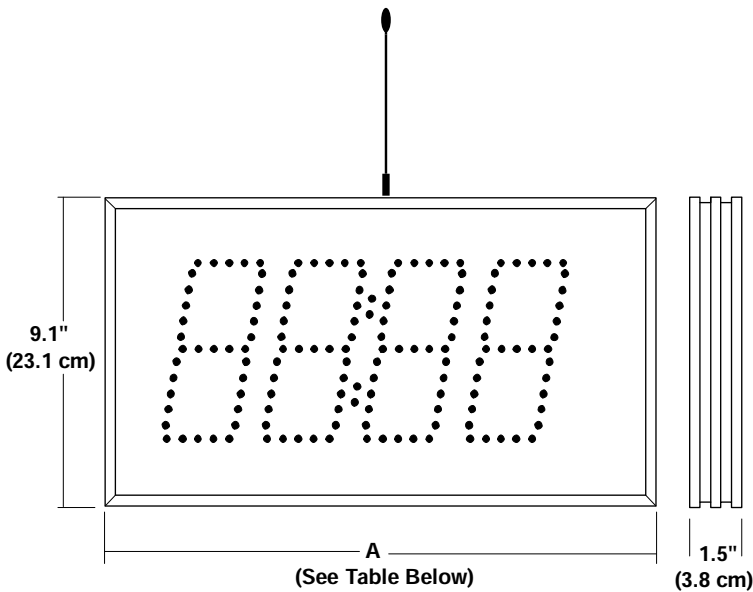

Model 6300 Specifications Stand-Alone Wireless Displays

Features

The wireless 6300 Series display functions identically to our D6300 displays. Just secure the antenna to the top of the display and use the wireless keyfob button to control the display from a distance. Wireless keyfob range is approximately 60 to 75 feet. Each display includes a built-in audio chime and remote control.

6300px19702.a

Model 6300 Specifications				
Voltage Input Requirements.....	24 volts AC or DC			
Character Height.....	5.5 inches			
Character Viewing Distance.....	125 feet			
Temperature Parameters.....	0°C to 40°C (32°F to 140°F)			
Casing.....	Aluminum xtrusion			
Color.....	Black frame with dark red acrylic faceplate			
Environment.....	Indoor use			
Display Size	2-Digit	3-Digit	4-Digit	6-Digit
Power Requirements	2.9 watts	3.5 watts	4.6 watts	6.8 watts
Weight	2.5 lbs	3.2 lbs	3.9 lbs	5.25 lbs
Width "A" Dimension Inches	9.8"	13.2"	16.8"	24"
Width "A" Dimension Centimeters	24.9 cm	33.5 cm	42.7 cm	61.4 cm